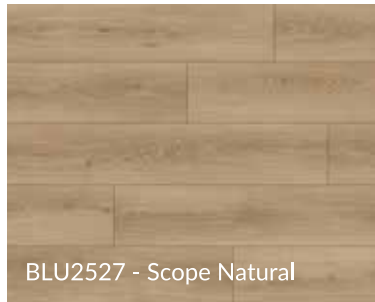

CASCADe  
LUXURY VINYL

[www.cascadeluxuryvinyl.com](http://www.cascadeluxuryvinyl.com)

*Blueprint*  
Luxury Vinyl

BLU2529 - Performance Natural

BLU2530 - Timeline Tawny

BLU2531 - Code Grey

BLU2532 - Capital Greige

BLU2533 - Project Midnight

BLU2523 - Strategic Silver

BLU2527 - Scope Natural

BLU2528 - Bond Brown

## BLUEPRINT SPECIFICATIONS

Collection	Blueprint	Certification	FloorScore
Construction	Luxury Vinyl	Surface Finish	Enhanced Polyurethane
Thickness	2.5mm	Edge Type	Micro Bevel
Width	7.4"	Visual	Low gloss
Length	48.3"	Special Features	Waterproof, Durable
Wear Layer	0.5mm / 20mil	Product Rating	Better
Sq Ft Per Carton	37.03	Warranty	30 year limited residential 10 year limited heavy commercial
Sq Ft Per Pallet	2,221.80		
Recommended Adhesive	Cascade XT360		