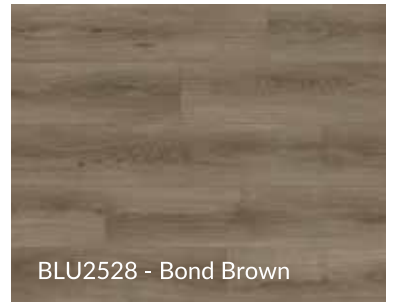

CASCADe  
LUXURY VINYL

[www.cascadeluxuryvinyl.com](http://www.cascadeluxuryvinyl.com)

*Blueprint*  
Luxury Vinyl

BLU2529 - Performance Natural

BLU2530 - Timeline Tawny

BLU2531 - Code Grey

BLU2532 - Capital Greige

BLU2533 - Project Midnight

BLU2523 - Strategic Silver

BLU2527 - Scope Natural

BLU2528 - Bond Brown

## BLUEPRINT SPECIFICATIONS

Collection	Blueprint	Certification	FloorScore
Construction	Luxury Vinyl	Surface Finish	Enhanced Polyurethane
Thickness	2.5mm	Edge Type	Micro Bevel
Width	7.4"	Visual	Low gloss
Length	48.3"	Special Features	Waterproof, Durable
Wear Layer	0.5mm / 20mil	Product Rating	Better
Sq Ft Per Carton	37.03	Warranty	30 year limited residential 10 year limited heavy commercial
Sq Ft Per Pallet	2,221.80		
Recommended Adhesive	Cascade XT360		