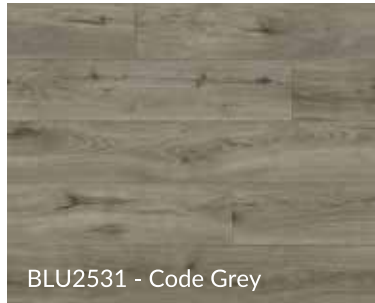

CASCADe  
LUXURY VINYL

[www.cascadeluxuryvinyl.com](http://www.cascadeluxuryvinyl.com)

*Blueprint*  
Luxury Vinyl

BLU2529 - Performance Natural

BLU2530 - Timeline Tawny

BLU2531 - Code Grey

BLU2532 - Capital Greige

BLU2533 - Project Midnight

BLU2523 - Strategic Silver

BLU2527 - Scope Natural

BLU2528 - Bond Brown

## BLUEPRINT SPECIFICATIONS

Collection	Blueprint	Certification	FloorScore
Construction	Luxury Vinyl	Surface Finish	Enhanced Polyurethane
Thickness	2.5mm	Edge Type	Micro Bevel
Width	7.4"	Visual	Low gloss
Length	48.3"	Special Features	Waterproof, Durable
Wear Layer	0.5mm / 20mil	Product Rating	Better
Sq Ft Per Carton	37.03	Warranty	30 year limited residential 10 year limited heavy commercial
Sq Ft Per Pallet	2,221.80		
Recommended Adhesive	Cascade XT360		