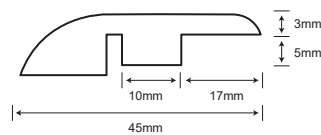

CASCADE LAMINATE

NATURE'S CLASSICS SPECIFICATIONS

Collection	Nature's Classics	Wear Rating	AC3
Construction	Laminate	Emissions	CARB2
Thickness	8mm	Installation	Floating
Size	7.68" x 47.83"	Warranty	15 Year Limited Residential
Gloss	Ultra Matte	Sf/Ctn	30.60
Bevel	Painted Bevel	Sf/Pallet	1,530
Locking System	Unipush	Sf/Pallet	1,530
IIC	73*	STC	72*

*Ratings are only applicable when product is installed with Dream Walk Premium Underlayment. Sound ratings will vary based on the building's construction.

MOLDING PROFILES

ALL PROFILES ARE 94.5" LONG

REDUCER