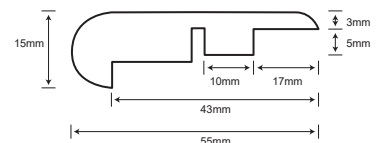

## MOLDING PROFILES

ALL PROFILES ARE 94.5" LONG

**T-MOLD**

**REDUCER**

**FLUSH STAIR NOSE**

**OVERLAP STAIR NOSE**