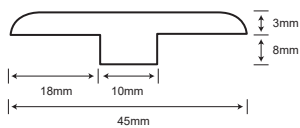

## NATURE'S CLASSICS SPECIFICATIONS

Collection	Nature's Classics	Wear Rating	AC3
Construction	Laminate	Emissions	CARB2
Thickness	8mm	Installation	Floating
Size	7.68" x 47.83"	Warranty	15 Year Limited Residential
Gloss	Ultra Matte	Sf/Ctn	30.60
Bevel	Painted Bevel	Sf/Pallet	1,530
Locking System	Unipush	Sf/Pallet	1,530
IIC	73*	STC	72*

## MOLDING PROFILES

ALL PROFILES ARE 94.5" LONG

**T-MOLD**

**REDUCER**

**FLUSH STAIR NOSE**

**OVERLAP STAIR NOSE**