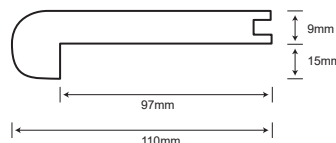

## MOLDING PROFILES

ALL PROFILES ARE 94.5" LONG

**T-MOLD**

**REDUCER**

**FLUSH STAIR NOSE**

**OVERLAP STAIR NOSE**