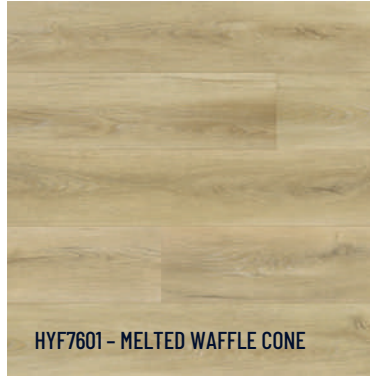

# CASCADE LAMINATE

**HYDR**  
Floor

HYF7605 - BABBLING BROOK GREY

HYF7610 - MARTINI NATURAL

HYF7601 - MELTED WAFFLE CONE

HYF7606 - MORNING DEW BEIGE

HYF7603 - RAIN COAT GREY

HYF7604 - RAINFOREST CHARCOAL

HYF7602 - RUBBER BOOTS BROWN

HYF5711 - SPLASH NATURAL

HYF7609 - SUMMERS MIST NATURAL

HYF7608 - UMBRELLA GREY

HYF7607 - WATERFALL TAN

CASCADA  
LAMINATE

**HYDR**  
Floor