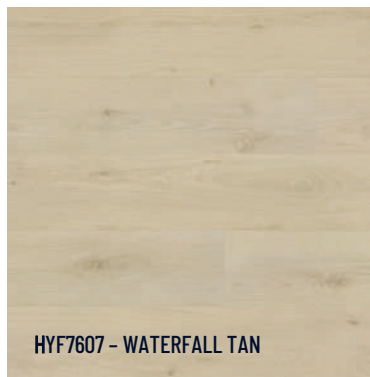

# CASCADE LAMINATE

**HYDR**  
Floor

HYF7605 - BABBLING BROOK GREY

HYF7610 - MARTINI NATURAL

HYF7601 - MELTED WAFFLE CONE

HYF7606 - MORNING DEW BEIGE

HYF7603 - RAIN COAT GREY

HYF7604 - RAINFOREST CHARCOAL

HYF7602 - RUBBER BOOTS BROWN

HYF5711 - SPLASH NATURAL

HYF7609 - SUMMERS MIST NATURAL

HYF7608 - UMBRELLA GREY

HYF7607 - WATERFALL TAN

CASCADA  
LAMINATE

**HYDR**  
Floor

## HYDRO SPECIFICATIONS

Collection	Hydro Floor	Wear Rating	AC4
Construction	Laminate	Emissions	CARB2
Thickness	8mm	Installation	Floating
Size	7.68" x 47.83" / 5.71"x 47.83" (HYF5711)	Warranty	25 Year Limited Residential 5 Year Limited Commercial
Gloss	Ultra Matte	Moisture Warranty	72 Hour Topical Spill Protection*
Bevel	Painted Bevel	Sf/Ctn	30.60 sf / 30.34 sf (HYF5711)
Locking System	Unipush	Sf/Pallet	1,530 sf/ 1,274.28 sf (HYF5711)
IIC	73*		
STC	72*		