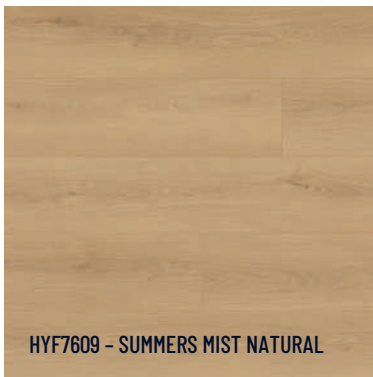

# CASCADE LAMINATE

**HYDR**  
Floor

HYF7605 - BABBLING BROOK GREY

HYF7610 - MARTINI NATURAL

HYF7601 - MELTED WAFFLE CONE

HYF7606 - MORNING DEW BEIGE

HYF7603 - RAIN COAT GREY

HYF7604 - RAINFOREST CHARCOAL

HYF7602 - RUBBER BOOTS BROWN

HYF5711 - SPLASH NATURAL

HYF7609 - SUMMERS MIST NATURAL

HYF7608 - UMBRELLA GREY

HYF7607 - WATERFALL TAN

CASCADA  
LAMINATE

**HYDR**  
Floor