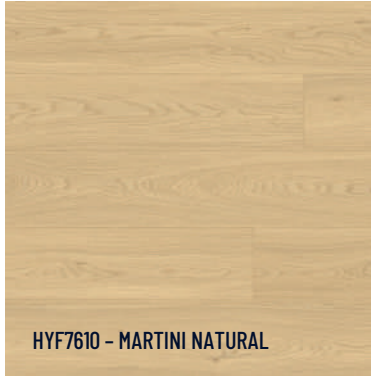

# CASCADE LAMINATE

**HYDR**  
Floor

HYF7605 - BABBLING BROOK GREY

HYF7610 - MARTINI NATURAL

HYF7601 - MELTED WAFFLE CONE

HYF7606 - MORNING DEW BEIGE

HYF7603 - RAIN COAT GREY

HYF7604 - RAINFOREST CHARCOAL

HYF7602 - RUBBER BOOTS BROWN

HYF5711 - SPLASH NATURAL

HYF7609 - SUMMERS MIST NATURAL

HYF7608 - UMBRELLA GREY

HYF7607 - WATERFALL TAN

CASCADA  
LAMINATE

**HYDR**  
Floor