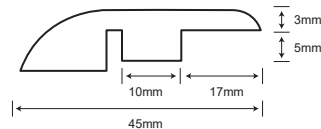

## HYDRO SPECIFICATIONS

Collection	Hydro Floor	Wear Rating	AC4
Construction	Laminate	Emissions	CARB2
Thickness	8mm	Installation	Floating
Size	7.68" x 47.83" / 5.71"x 47.83" (HYF5711)	Warranty	25 Year Limited Residential 5 Year Limited Commercial
Gloss	Ultra Matte	Moisture Warranty	72 Hour Topical Spill Protection*
Bevel	Painted Bevel	Sf/Ctn	30.60 sf / 30.34 sf (HYF5711)
Locking System	Unipush	Sf/Pallet	1,530 sf/ 1,274.28 sf (HYF5711)
IIC	73*		
STC	72*		

## MOLDING PROFILES

ALL PROFILES ARE 94.5" LONG

T-MOLD

REDUCER

FLUSH STAIR NOSE

OVERLAP STAIR NOSE

**HYDR**  
Floor