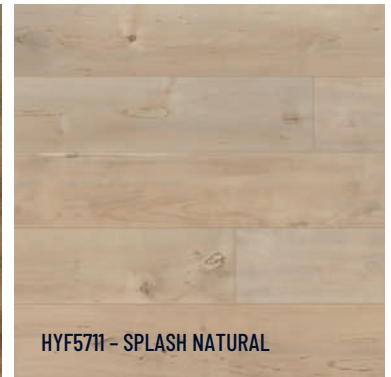

# CASCADE LAMINATE

**HYDR**  
Floor

HYF7605 - BABBLING BROOK GREY

HYF7610 - MARTINI NATURAL

HYF7601 - MELTED WAFFLE CONE

HYF7606 - MORNING DEW BEIGE

HYF7603 - RAIN COAT GREY

HYF7604 - RAINFOREST CHARCOAL

HYF7602 - RUBBER BOOTS BROWN

HYF5711 - SPLASH NATURAL

HYF7609 - SUMMERS MIST NATURAL

HYF7608 - UMBRELLA GREY

HYF7607 - WATERFALL TAN

CASCADA  
LAMINATE

**HYDR**  
Floor