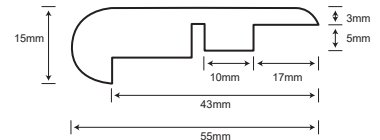

## MOLDING PROFILES

ALL PROFILES ARE 94.5" LONG

T-MOLD

REDUCER

FLUSH STAIR NOSE

OVERLAP STAIR NOSE

**HYDR**  
Floor