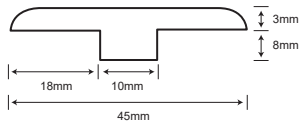

MOLDING PROFILES

ALL PROFILES ARE 94.5" LONG

T-MOLD