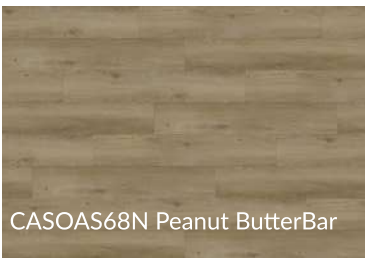

CASCADE
LUXURY VINYL

www.cascadeluxuryvinyl.com

 OASIS
WPC

OAS59 Mineral Wood

CASOAS66N Champagne Oak

CASOAS67N Creamy Caramel

OAS63N Apple Butter Oak

CASOAS68N Peanut ButterBar

OASIS WPC SPECIFICATIONS

Dimensions	W: 7" (178mm) L: 48" (1219mm) T: 8mm (1.5 LVT + 5 mm WPC core + 1.5 mm Pad) W: 8.9" (226.06mm) L: 48" (1219.2mm)
Wear Layer	.5mm 20mil
Finish	Polyurethane w/ Anti Bacterial Nano Silver
Radiant Heat	Yes (see installation Instructions)
Product Rating	Best
Installation Type	Välinge 5G (Locking)
Visual	4 side bevel Ultra Matte
Certification	FloorScore® Certified
Packaging	21.27 sq ft / ctn * / 23.64 sf/ctn
Warranty	Lifetime Limited Residential 10 Year Medium Commercial
IIC Rating	73*
	STC 71