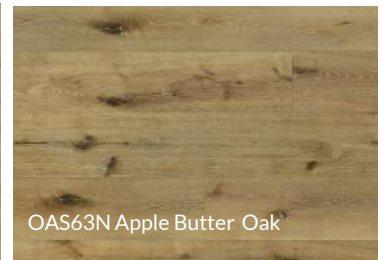

CASCADE
LUXURY VINYL

www.cascadeluxuryvinyl.com

 OASIS
WPC

OAS59 Mineral Wood

CASOAS66N Champagne Oak

CASOAS67N Creamy Caramel

OAS63N Apple Butter Oak

CASOAS68N Peanut ButterBar

OASIS WPC SPECIFICATIONS

Dimensions	W: 7" (178mm) L: 48" (1219mm) T: 8mm (1.5 LVT + 5 mm WPC core + 1.5 mm Pad) W: 8.9" (226.06mm) L: 48" (1219.2mm)
Wear Layer	.5mm 20mil
Finish	Polyurethane w/ Anti Bacterial Nano Silver
Radiant Heat	Yes (see installation Instructions)
Product Rating	Best
Installation Type	Välinge 5G (Locking)
Visual	4 side bevel Ultra Matte
Certification	FloorScore® Certified
Packaging	21.27 sq ft / ctn * / 23.64 sf/ctn
Warranty	Lifetime Limited Residential 10 Year Medium Commercial
IIC Rating	73*
	STC 71