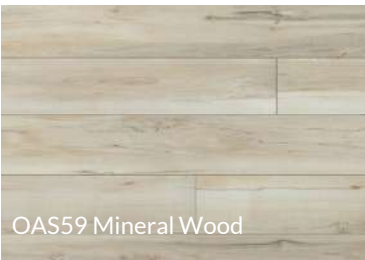

CASCADE
LUXURY VINYL

www.cascadeluxuryvinyl.com

 OASIS
WPC

OAS59 Mineral Wood

CASOAS66N Champagne Oak

CASOAS67N Creamy Caramel

OAS63N Apple Butter Oak

CASOAS68N Peanut ButterBar

OASIS WPC SPECIFICATIONS

Dimensions	W: 7" (178mm) L: 48" (1219mm) T: 8mm (1.5 LVT + 5 mm WPC core + 1.5 mm Pad) W: 8.9" (226.06mm) L: 48" (1219.2mm)
Wear Layer	.5mm 20mil
Finish	Polyurethane w/ Anti Bacterial Nano Silver
Radiant Heat	Yes (see installation Instructions)
Product Rating	Best
Installation Type	Välinge 5G (Locking)
Visual	4 side bevel Ultra Matte
Certification	FloorScore® Certified
Packaging	21.27 sq ft / ctn * / 23.64 sf/ctn
Warranty	Lifetime Limited Residential 10 Year Medium Commercial
IIC Rating	73*
	STC 71