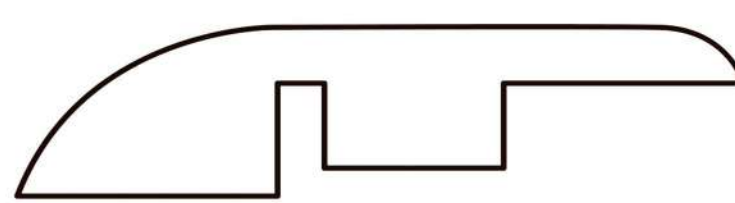

What Makes Bliss w/ Zen Core Unique?

Zen Core is specialized material that is 30% less dense than traditional stone core products. This makes Bliss w/Zen Core significantly more pleasant to live on because its softer, warmer, and quieter than traditional rigid flooring products.

We also integrated a 30mil commercial wear layer and perfectly balanced construction, so you can stress less about the performance and longevity of your floor.

CONSTRUCTION	HYBRID ENGINEERED VINYL PLANK
THICKNESS	8MM
INSTALLATION	VÄLINGE 5G LOCKING SYSTEM (FLOATING)
WIDTH	9" (228MM)
LENGTH	60" (1500MM)
PACKAGING	22.09 SQ FT / CTN
WEAR LAYER	.75MM / 30MIL
SURFACE FINISH	POLYURETHANE WITH ANTI SCRATCH
SURFACE TEXTURE	EMBOSSSED IN REGISTER (EIR)
MEASUREMENT NOTE:	6.5MM CORE + 1.5MM IXPE PAD
VISUAL	SUPER MATTE
CO-ORDINATING MOLDINGS	FLUSH STAIR NOSE, T-MOLD, REDUCER
CERTIFICATION	FLOORSCORE® CERTIFIED
EDGE TYPE	PAINTED BEVEL
SPECIAL FEATURES:	QUIET, WATERPROOF, WARMER UNDERFOOT
IIC RATING	74*
STC RATING	72*

*SOUND RATING WILL VARY BASED ON BUILDINGS CONSTRUCTION.

MOLDINGS

REDUCER