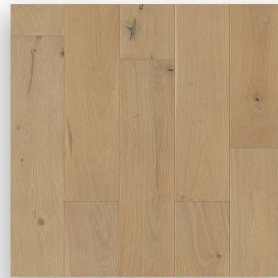

**CASCADE**  
HARDWOOD

**ROYAL OAK**

[cascadehardwoodflooring.com](http://cascadehardwoodflooring.com)

**CORONATION  
OAK  
R075C0**

**CROWN  
NATURAL  
R075CN**

**IMPERIAL  
BEIGE  
R075IB**

**NOBLE  
NATURAL  
R075NN**

**SCEPTER  
OAK  
R075S0**

CASCADA  
HARDWOOD

## ROYAL OAK SPECIFICATIONS

<b>WOOD SPECIES</b>	EUROPEAN WHITE OAK
<b>CONSTRUCTION</b>	ENGINEERED
<b>THICKNESS</b>	9/16" (14MM)
<b>VENEER</b>	3/32" (3MM)
<b>WIDTH</b>	7.5" (190MM)
<b>LENGTH</b>	UP TO 74.8" (1900MM) RANDOM LENGTH
<b>TEXTURE</b>	WIRE BRUSHED
<b>COLOUR VARIATION</b>	MID TO HIGH
<b>FINISH</b>	HIGH PERFORMANCE UV CURED URETHANE
<b>PACKAGING</b>	31.09 SF/CARTON 1,243.6 SF/PALLET
<b>WARRANTY</b>	25 YEAR LIMITED RESIDENTIAL WEAR & LIFETIME LIMITED STRUCTURAL INTEGRITY