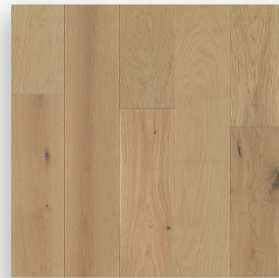

CASCADE
HARDWOOD

DUKE & DUCHESS

cascadehardwoodflooring.com

**BUCKINGHAM
NATURAL
DAD75BN**

**HAMPTON
GREY
DAD75HG**

**KENSINGTON
NATURAL
DAD75KN**

**WESTMINSTER
GREY
DAD75WG**

**WINDSOR
MOCHA
DAD75WM**

CASCADe
HARDWOOD

DUKE & DUCHESS SPECIFICATIONS

WOOD SPECIES	EUROPEAN WHITE OAK
CONSTRUCTION	ENGINEERED
THICKNESS	1/2" (12MM)
VENEER	1/16" (2MM)
WIDTH	7.5' (190MM)
LENGTH	UP TO 70.9" (1800MM) RANDOM LENGTH
TEXTURE	WIRE BRUSHED
COLOUR VARIATION	MID TO HIGH
FINISH	HIGH PERFORMANCE UV CURED URETHANE
PACKAGING	29.45 SF/CT 1,325.47 SF/PALLET
WARRANTY	25 YEAR LIMITED RESIDENTIAL WEAR & LIFETIME LIMITED STRUCTURAL INTEGRITY