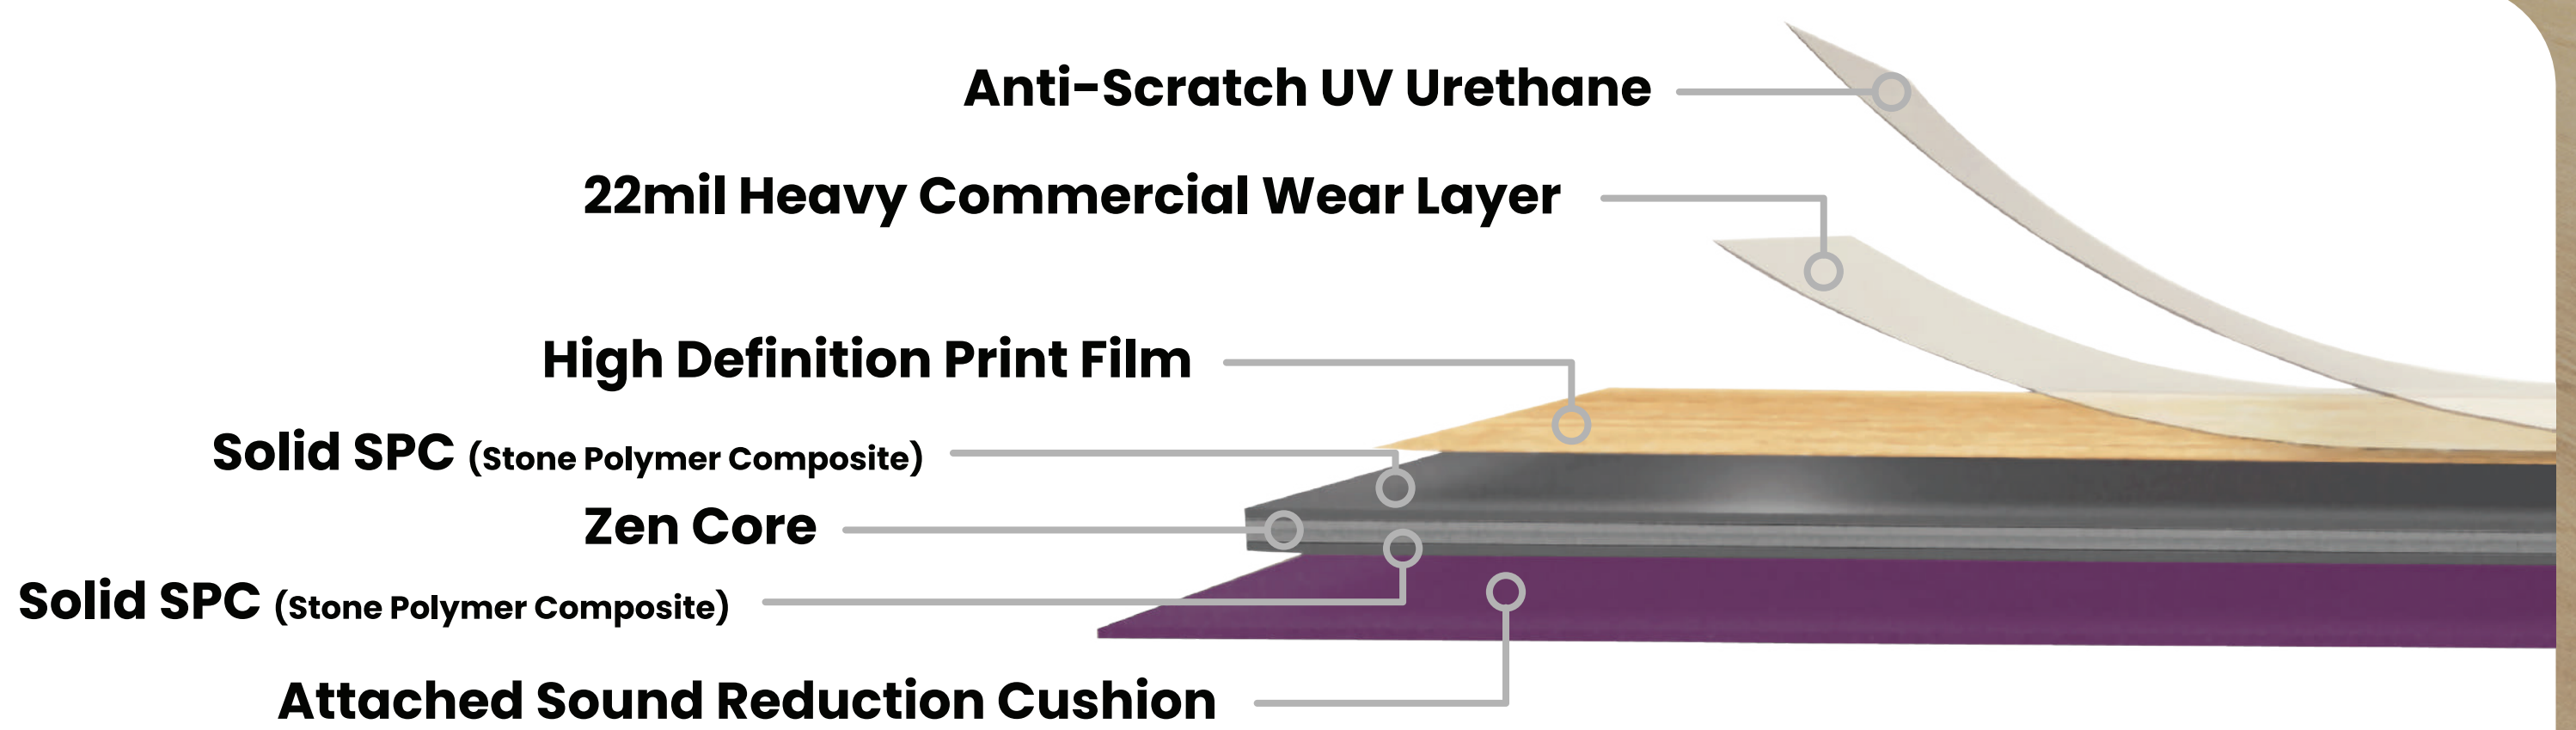

HARMONY

w/ Zen Core

Product Construction:	Hybrid Engineered Vinyl Plank
Thickness:	7mm
Dimensions:	9" (228mm) x 48" (1220mm)
Wear Layer:	22mil (.55mm)
Surface Texture:	Overall Embossing
Finish:	Polyurethane w/ Anti Scratch
Locking System:	Välinge 2G®
Sqft Per Carton:	29.94
Co-ordinating Moldings:	Flush Stair Nose, T-Mold, Reducer
Warranty:	Lifetime Limited Residential 12 Year Limited Commercial

What Makes Harmony w/ Zen Core Unique?

Zen Core is a specialized material that is 30% less dense than traditional stone core products. This makes Harmony w/Zen Core significantly more pleasant to live on because it is softer, warmer, and quieter than traditional rigid flooring products. We also integrated a 22mil commercial wear layer and perfectly balanced construction, so you can stress less about the performance and longevity of your floor.

HAR901 - Nested Natural

Waterproof

Quiet

Softer and Warmer Underfoot

Scratch, Dent, and Wear Resistant

Pressed Bevel

Increased Stability